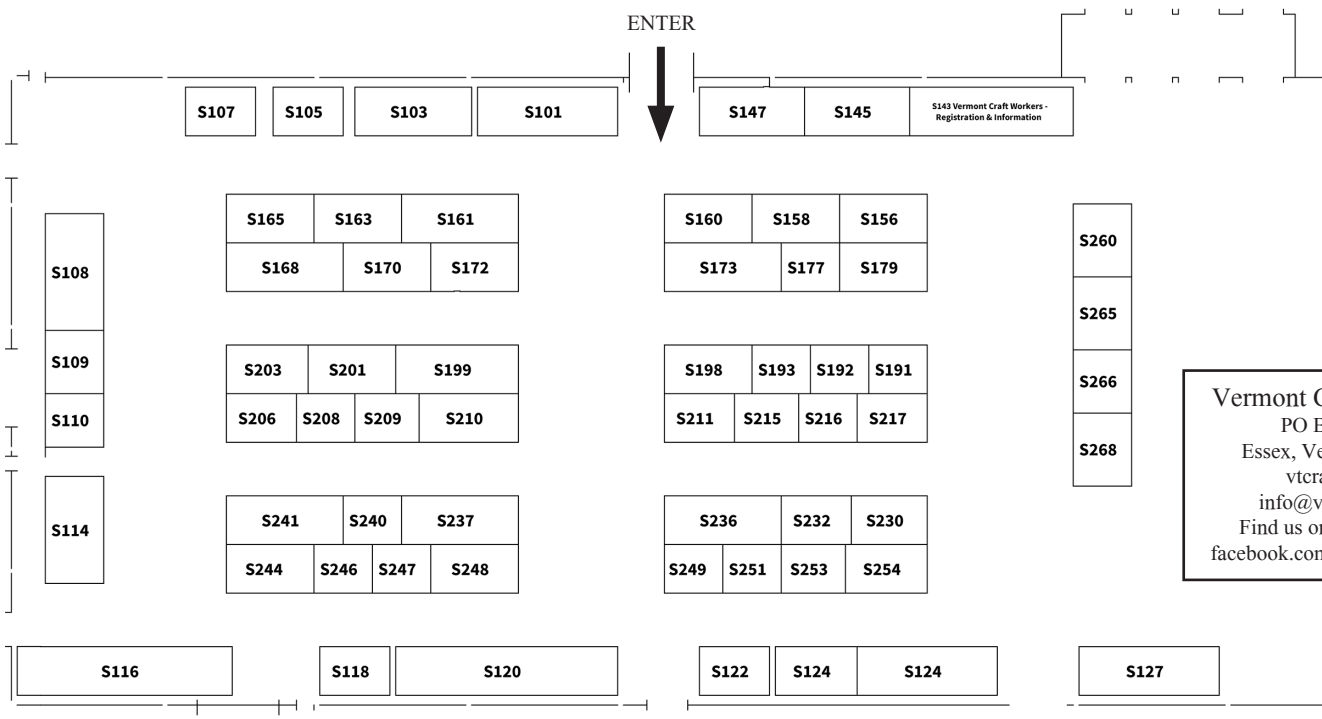

Sarah Gauthier
Jewelry, Home Décor, Art
802-338-2599 • soulremedyart.com

S163 Surprenant's Berry Farm

Bruce A Surprenant
Jam & Jelly
518-236-7715 • surprenantsberryfarm.com

S217 John Tercyak

Music
207-266-2494 • johntercyak.com

S203 That's Different Chocolates

Mark Shaw
Gourmet Boxed Chocolates
518-686-7897 • chocolate-bark.com

S240 Touch of Purple

Timothy Keane
Hand Made Organic Cleaners
802-249-5556 • purplecleaner.com

S246 Unique Turning

Joseph Langton
Wood Turning
802-855-9587

S120 VT Amber Designs

Shirley L Claudon
Amber Jewelry & Haitian Metal Art
802-545-2249

S110 VT Bentwood Handcraft

Robin Perreault
Bentwood Jewelry
802-355-9754
vermontbentwoodhandcraft.com

S114 VT Stoneworks

Paul Thomas
VT Quarry Gifts-Slate, Marble, Etc
802-428-4648 • vermontstoneworks.com

S210 Walking In VT-JB Woods Ent

Elizabeth Waite
Photo Art & Seasoning
802-288-9552 • jbwoodsart.com

S251 Warriors Soar

Shannon B Blake
Fundraising
802-316-1962 • warriorssoar.com

S172 Wink of Africa

Virginie Diambou
Jewelry
802-355-6209

S266 Wood's Pure Maple Syrup

Al Wood
Burbon Barrel Maple Syrup
802-565-0309 • woodssyrup.com

**Coupon sign-up for
future shows at the
info booth or vtcrafts.com**

S124 Rad Soap Co LLC

Gregory Kerber
Natural Body Care
518-322-2296 • radsoap.com

S165 S Formulators

Marie Pelletier
Beeline Skin Care
603-470-6661 • beelineskincare.com

**Facebook:
essex craft show**

Vermont Craft Workers
PO Box 8139
Essex, Vermont 05451
vtcrafts.com
info@vtcrafts.com
Find us on Facebook at
facebook.com/essexcraftshow