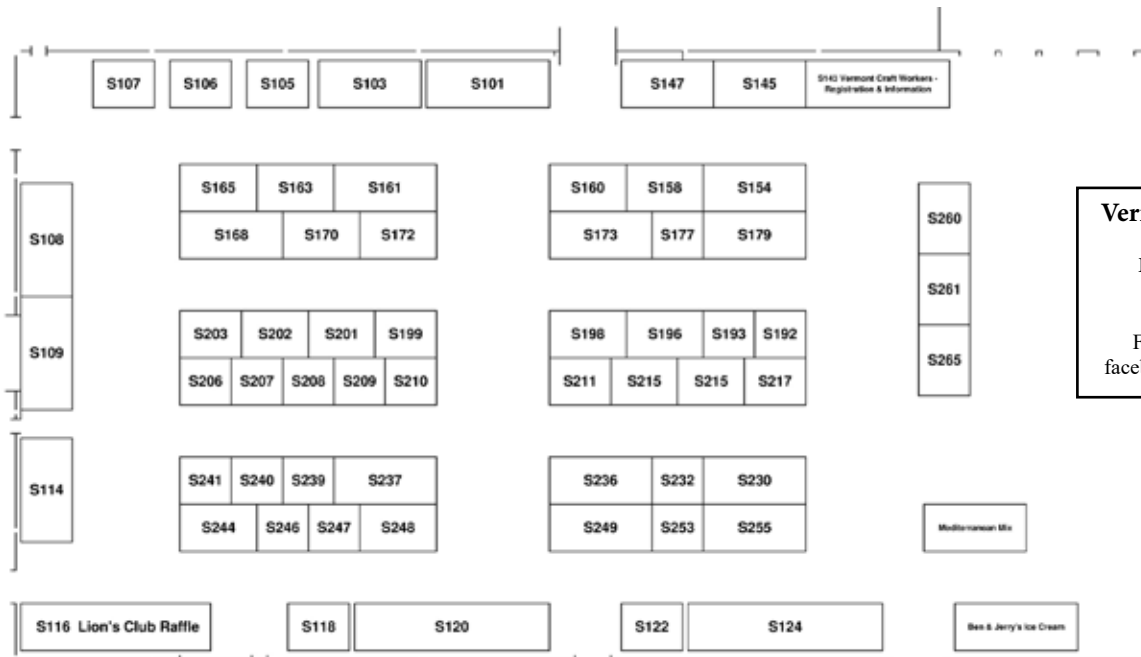

S241 Snow Farm Vineyard

Julie & David Lane
Vineyard-Wine
802-318-3208 • snowfarm.com

S179 The Stained Glassery

Elwood Huff
Stained Glass
585-335-2066

S202 Sue's SuDectables

Mary "Sue" Hutchins
Quilts, Table Runners, Placemats
802-247-8906

S265 Sugar Daddy Maple Products

Julie Chase
Gourmet Maple Products
802-489-2286
sugardaddymapleproducts.com

S145 Surprenant's Berry Farm

Bruce A Surprenant
Jam & Jelly & Bird Houses & Ornaments
518-236-7715 • surprenantsberryfarm.com

S255 Entertainer

John Tercyak
Music
207-266-2494 • johntercyak.com

S240 Touch of Purple

Timothy Keane
Hand Made Organic Cleaners
802-249-5556 • purplecleaner.com

S120 VT Amber Designs

Shirley L Claudon
Amber Jewelry & Haitian Metal Art
802-545-2249

S154 VT Stoneworks

Paul Thomas
VT Quarry Gifts-Slate, Marble, Etc
802-428-4648

S209 Vermont Vows

Krista Washburn
Vermont's Premier Wedding Magazine
802-879-9255 • vermontvows.com

S173 Walking In VT-JB Woods Ent

Elizabeth Waite
Photo Art
802-288-9552 • jbwoodsart.blogspot.com

S246 Wink of Africa

Virginie Diambou
Jewelry - Clothing
802-355-6209

S196 Wood and Metal Inspired

Lester Bishop
Furniture, Wine Racks, Lights, Etc
802-933-6961

S248 Zen and Chaos Studios

Jerry Wood
Photography, Frames & Cuttingboards
zacstudios.com

**Coupon sign-up for
future shows at the
info booth or vtcrafts.com**

Vermont Craft Workers
PO Box 8139
Essex, Vermont 05451
vtcrafts.com
info@vtcrafts.com
Find us on Facebook at
facebook.com/essexcraftshow